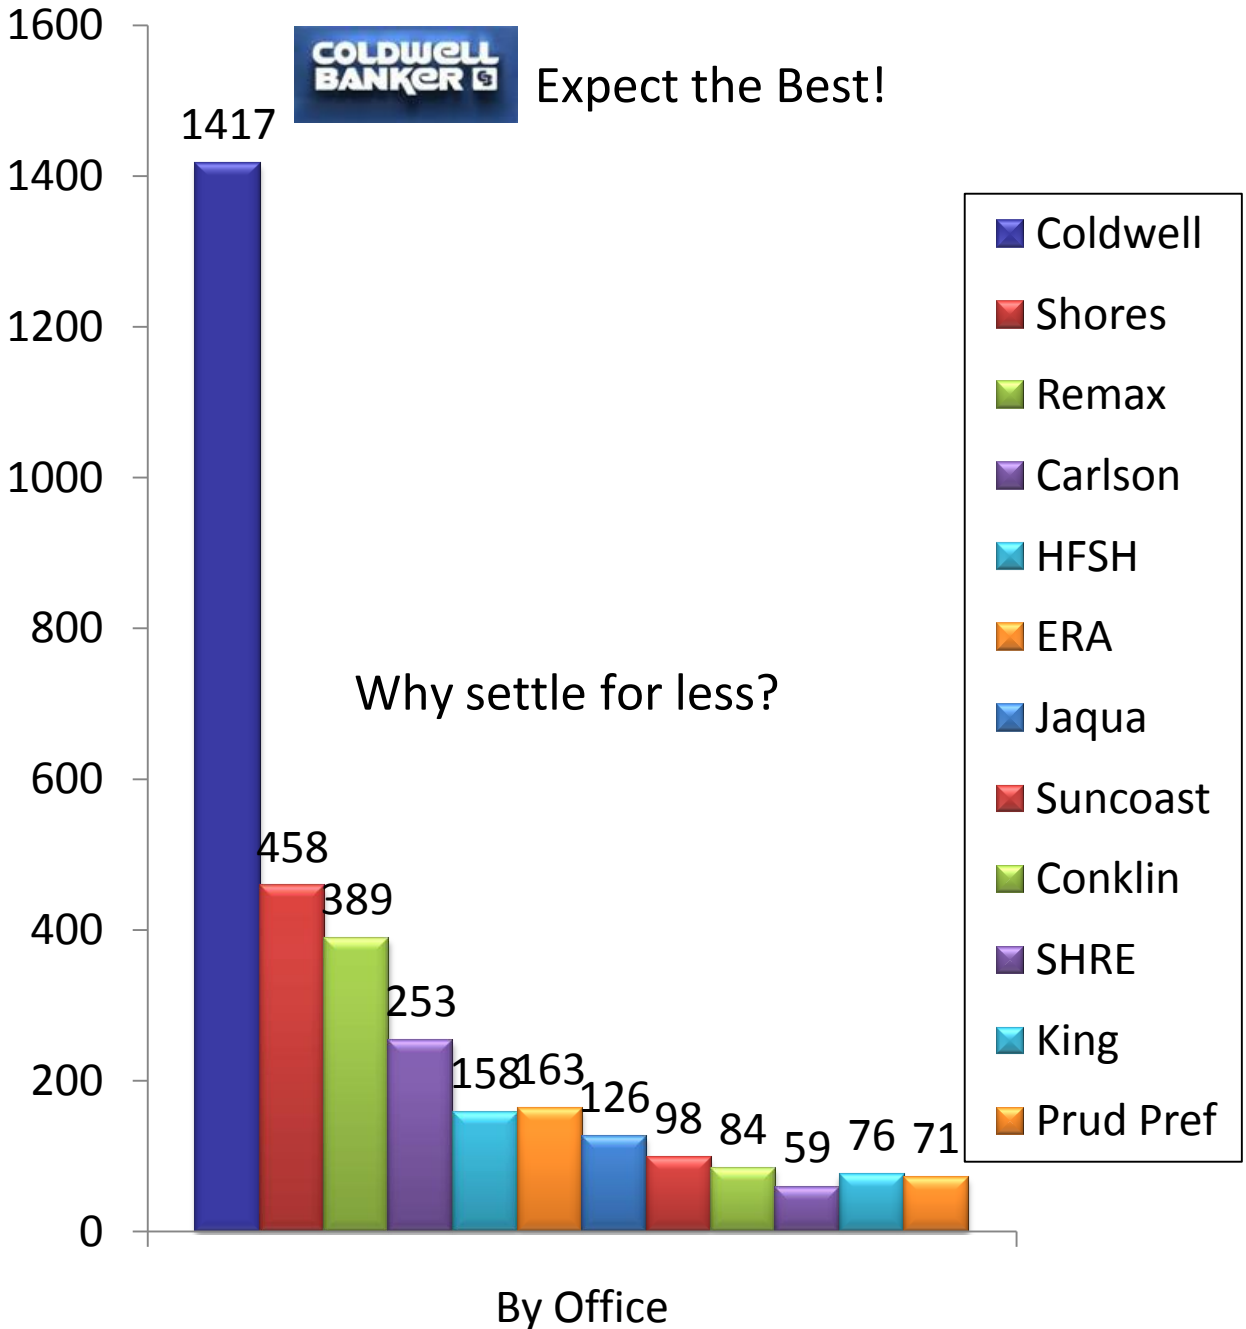

Closed Residential Sales Units Since 1999

South Haven School District

Information provided by the SWMRIC for the period 01-01-99 to 12-31-10.

Closed Res Sales Units in the South Haven School District by Office.