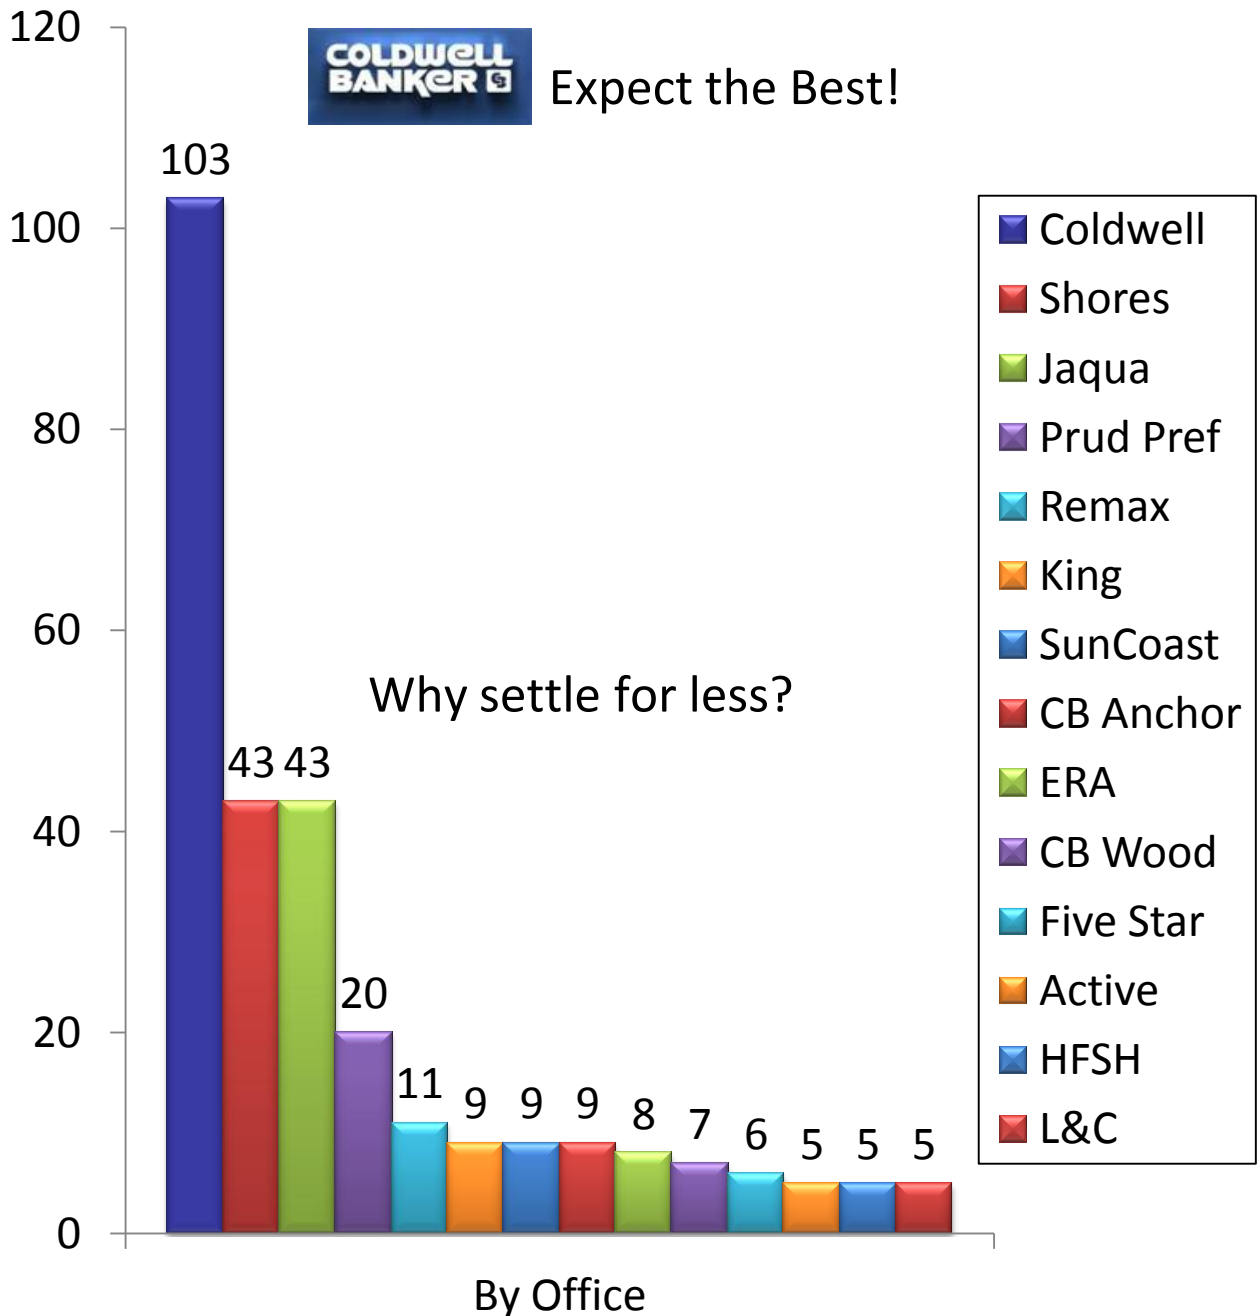

2011

Closed Single Family Home Sales

South Haven School District

Information provided by the SWMRIC for the period 01-01-11 to 12-31-11.
 Closed Single Family Sales Units in the South Haven School District by Office.